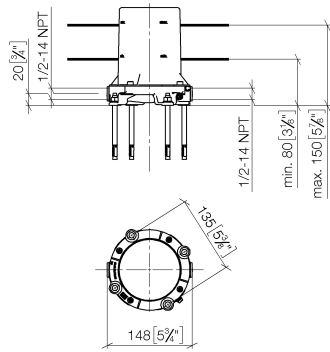

Concealed floor mounting -

35 949 970

- red brass, lead-free
- 2x female thread 1/2" connections
- dust cover
- anti-water packing

Concealed floor mounting -

35 949 970

mm [inches]

Concealed floor mounting -

35 949 970

Spare parts list

No.	Item Number	Name	Quantity used	Delivery time
1	04 14 03 077 00 90	gasket kit	1	2
2	09 21 02 116 90	cap	1	2
3	09 30 30 053 90	screw	4	2
4	09 14 10 078 90	seal	6	2
5	09 30 30 047 90	screw	1	2
6	09 30 11 121 90	connection	1	2
7	04 24 03 131 00 90	nipple set	2	2
8	90 14 10 010 00 90	seal	2	2
9	04 31 20 006 00 90	plug	2	2
10	09 31 20 033 90	plug	1	2
11	09 14 10 084 90	seal	1	2
12	09 14 10 018 90	seal	1	2
13	09 14 10 072 90	seal	1	2
14	04 30 35 008 00 90	fixing set	2	2
15	09 30 11 048 90	disc	1	2
16	90 30 11 032 00 90	disc	1	2
17	09 30 30 058 90	screw	1	2
18	09 31 20 064 90	plug	2	2